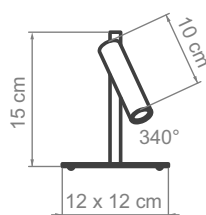

COLORES DISPONIBLES: NEGRO BLACK BLANCO WHITE RAL
AVAILABLE COLOURS: NOIR NOIR BLANC BLANC